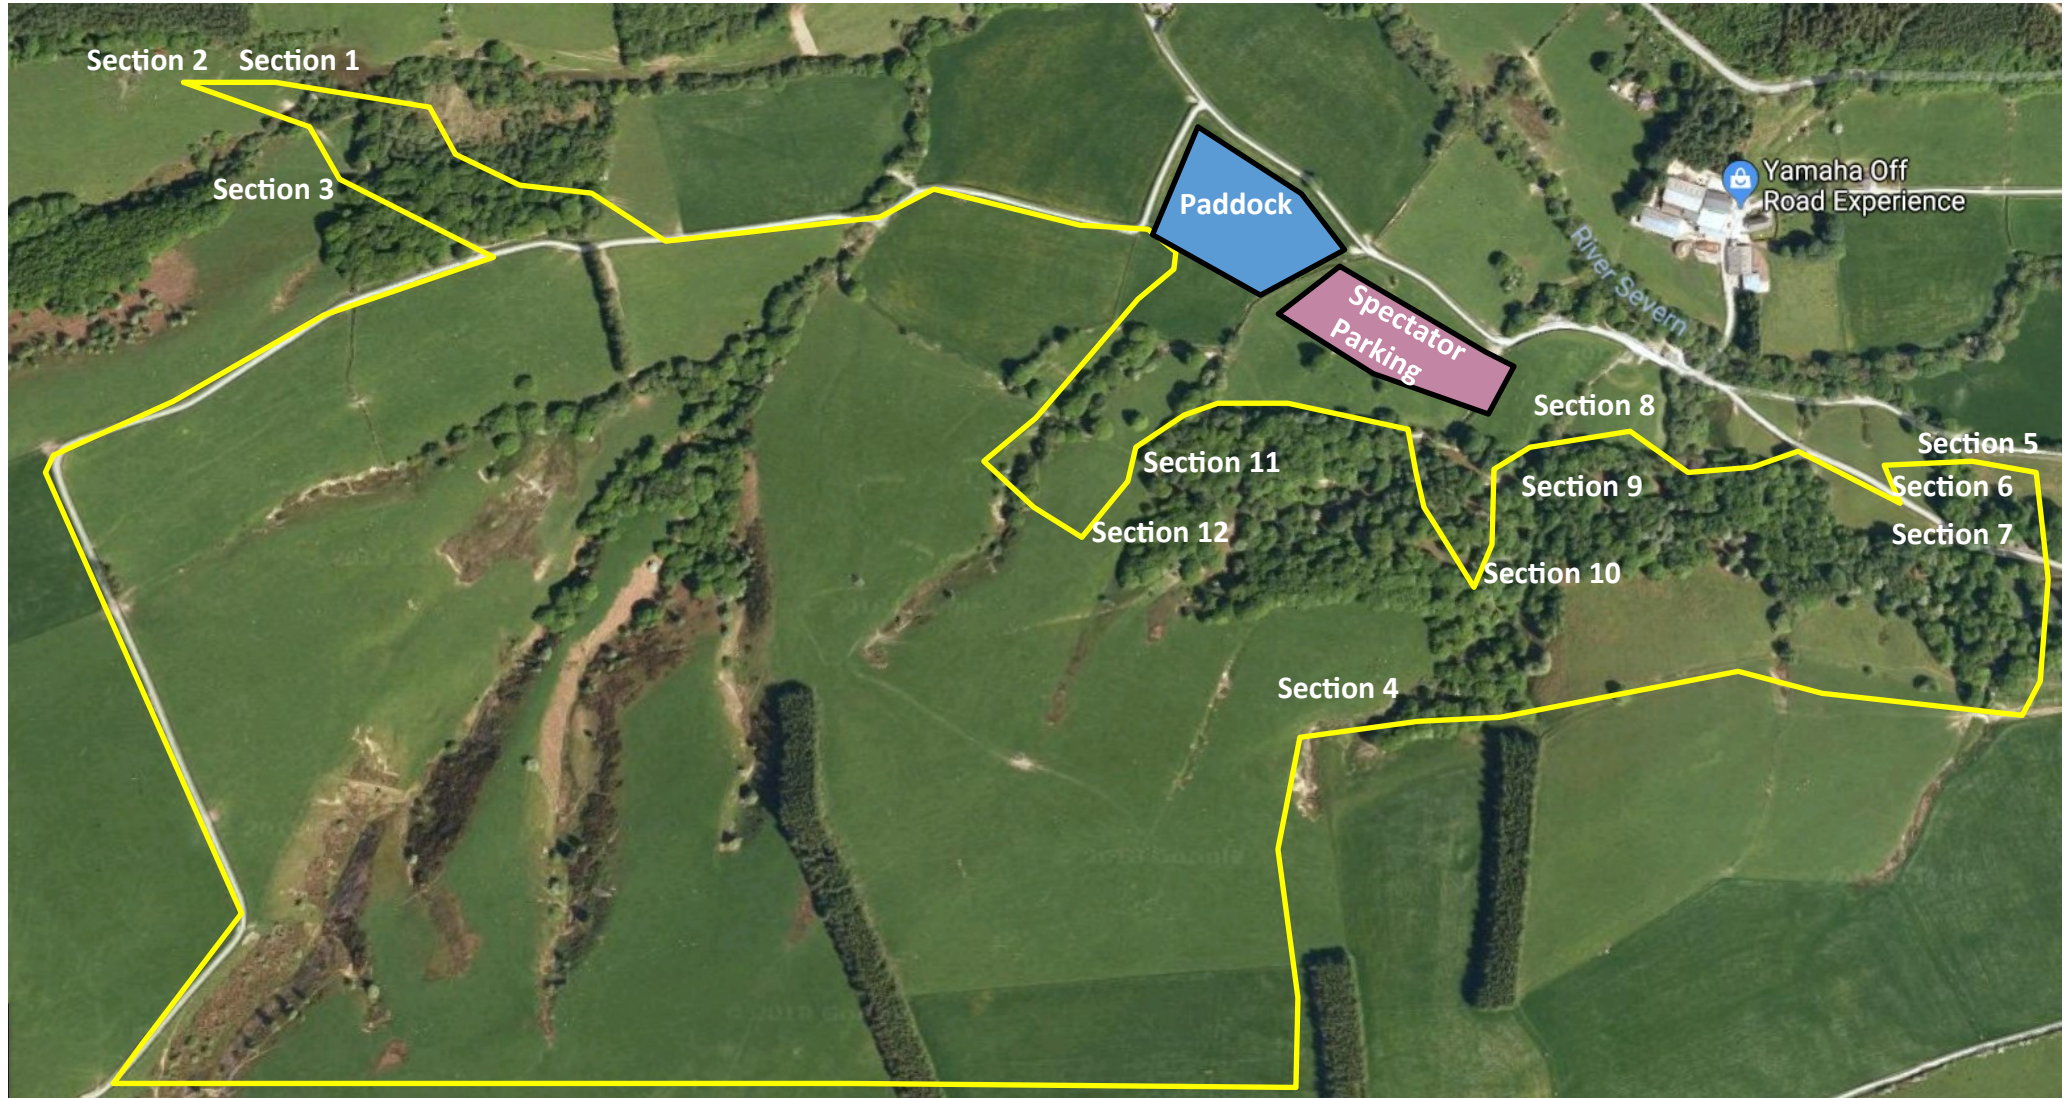

ROUTE/SECTIONS MAP

———— = Riders route around lap

Please note the lap/riders route will be marked with orange arrows, and an alternative route for spectators to move around the venue on foot will be marked with green arrows.